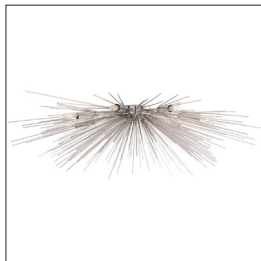

ARTERIOS

ROXANNE FLUSH MOUNT

89970
H: 8 IN, Dia: 35.00 IN
Polished Nickel
Contract Suitable As Is

This eight-light, polished nickel flush mount chandelier re-imagines the Zanadoo starburst in a manner that works perfectly in smaller rooms. The result still has a beautiful light and shadow effect on the walls and ceiling. Shown with small tubular bulbs. Damp-rated, although limited covered outdoor conditions may affect finish.

APPEARANCE

Material	Steel
Material Type	Plated
Finish	Polished Nickel
Top Coat/Sealant	true

DIMENSIONS

Minimum Hanging Height	8 IN
Maximum Hanging Height	8 IN
Canopy	Dia: 4.50 IN

WIRING

Rating	Damp
Cord	1 FT, Black, SVT
Socket	8, Type B=-E12 Other
Photographed Bulb	Small Clear Tubular Bulb
Maximum Watt	40
Voltage	110-120 V