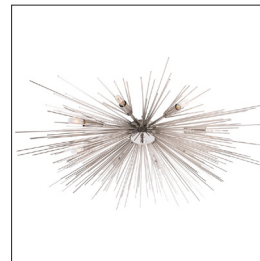

ARTERIOS

ROXANNE FLUSH MOUNT

89970
H: 8 IN, Dia: 35.00 IN
Polished Nickel
Contract Suitable As Is

This eight-light, polished nickel flush mount chandelier re-imagines the Zanadoo starburst in a manner that works perfectly in smaller rooms. The result still has a beautiful light and shadow effect on the walls and ceiling. Shown with small tubular bulbs. Damp-rated, although limited covered outdoor conditions may affect finish.

APPEARANCE

Material	Steel
Material Type	Plated
Finish	Polished Nickel
Top Coat/Sealant	true

DIMENSIONS

Minimum Hanging Height	8 IN
Maximum Hanging Height	8 IN
Canopy	Dia: 4.50 IN

WIRING

Rating	Damp
Cord	1 FT, Black, SVT
Socket	8, Type B=-E12 Other
Photographed Bulb	Small Clear Tubular Bulb
Maximum Watt	40
Voltage	110-120 V