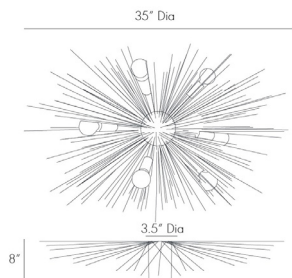

ARTERIOS

ROXANNE FLUSH MOUNT

89970
H: 8 IN, Dia: 35.00 IN
Polished Nickel
Contract Suitable As Is

This eight-light, polished nickel flush mount chandelier re-imagines the Zanadoo starburst in a manner that works perfectly in smaller rooms. The result still has a beautiful light and shadow effect on the walls and ceiling. Shown with small tubular bulbs. Damp-rated, although limited covered outdoor conditions may affect finish.

APPEARANCE

Material	Steel
Material Type	Plated
Finish	Polished Nickel
Top Coat/Sealant	true

DIMENSIONS

Minimum Hanging Height	8 IN
Maximum Hanging Height	8 IN
Canopy	Dia: 4.50 IN

WIRING

Rating	Damp
Cord	1 FT, Black, SVT
Socket	8, Type B=-E12 Other
Photographed Bulb	Small Clear Tubular Bulb
Maximum Watt	40
Voltage	110-120 V